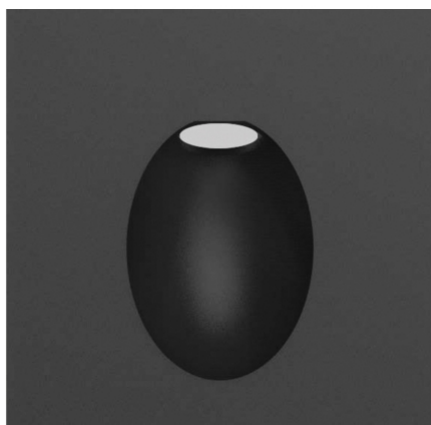

LEDlux Elfa LED Oval Inset Steplight in Black

\$69.95

SPECIFICATIONS

SKU	300877
Product Type	Lighting
Brand	Lucci LEDlux
Lumens	70
Colour Temperature	3000K Warm White
Warranty	3 years from date of purchase
Width / Diameter (mm)	78
Depth (mm)	54
Height (mm)	78
Cutout	65mm
Voltage	240V
Globe Included	Yes
Globe Type	LED
Globe Quantity	0
Wattage (Max)	3.1W
Room Type	Bedroom, Dining Room, Living Room
Lighting Technology	LED Lights
Style	Industrial, Modern, Scandinavian
Colour	Black

DESCRIPTION

LEDlux Elfa 3.1W LED steplight with oval inset light in black and warm white LEDs

This light is suitable for indoor use only and is non dimmable. [Click Here](#) for installation Instructions.