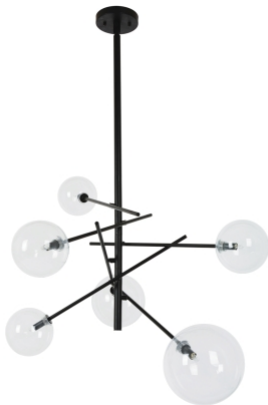

# Aksel 6 Light Pendant in Black/Clear

**\$795.00**

## SPECIFICATIONS

SKU	011212
Product Type	Lighting
Brand	Lucci Décor
Warranty	12 months from date of purchase
Width / Diameter (mm)	1100
Depth (mm)	1100
Height (mm)	1300
Suspension	1800
Voltage	240V
Globe Included	No
Globe Type	G9
Globe Quantity	6
Wattage (Max)	25W

## DESCRIPTION

Aksel 6 light pendant in black with clear glass

The new Aksel pendants are very contemporary and dramatic in appearance and are the epitome of mid-century design. The Pendant features arms that are adjustable that allow you to manoeuvre the arms to suit the space and create your own unique design, perfect for creating a statement piece in any room. The Aksel also features a ball canopy which is perfect for vaulted, pitched or cathedral ceilings. The multi-arm pendants come with a total of a 1.8 metre stage rod which can be divided into a 600mm, 500mm 400mm, 300mm rod perfect for void areas or a 60mm CTC rod for lower ceilings. The 4 light has four 150mm glass shades, the 6 light has two 200mm and four 150mm shades and the 12 light features three 200mm shades and nine 150mm shades Available in a matte black or solid brass, with hand blown glass that provides clarity of light, these pendants will make a stunning addition to any room. Please note, the solid brass will develop in colour over time and can be polished back to its original colour, and when attaching the glass use only a light touch as this glass does not need to be screwed on too tightly. [Click Here](#) for Installation Instructions.