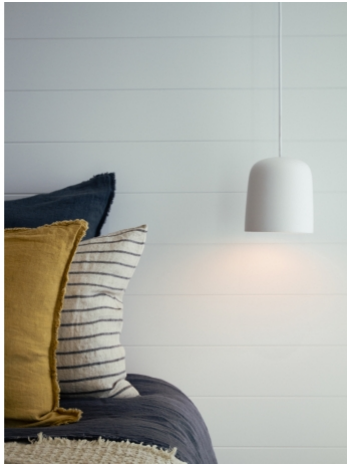

Clayton Ceramic Pendant in White \$199.00

SPECIFICATIONS

SKU	011255
Product Type	Lighting
Brand	Lucci Décor
Warranty	12 months from date of purchase
Width / Diameter (mm)	185
Height (mm)	200
Suspension	2000
Voltage	240V
Globe Included	No
Globe Type	ES
Globe Quantity	1
Wattage (Max)	45W
Room Type	Bedroom, Kitchen, Living Room
Style	Modern
Colour	White

DESCRIPTION

Clayton 1 light ceramic pendant in white

The Clayton pendant in white is an evolution of the raw material trend. The Clayton has a matte finish shade with a high gloss inside the shade giving it a refined finish. The Clayton pendant in white will compliment a modern, contemporary or traditional style home and would look perfect over an island bench, in a hallway or as an alternative to a bedside lamp. [Click here](#) for installation instructions