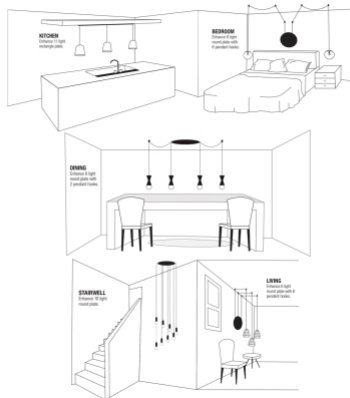

## SPECIFICATIONS

SKU	011361
Product Type	Accessories
Brand	Lucci Fini
Width / Diameter (mm)	220
Height (mm)	27
Material Used	Steel
Globe Quantity	0
Warranty	12 months form date of purchase
Room Type	Bedroom, Dining Room, Kitchen, Living Room
Style	Industrial, Modern
Colour	White

## DESCRIPTION

Enhance 220m 6 light round cluster plate in white, to be used in conjunction with a pendant light.

The Enhance range of cluster plates plays on the idea of customisation and being able to create something unique. These cluster plates allow you to transform a single suspension pendant into a multi feature light whilst still using the single light point. These are available in 2 round sizes a 6 light and 10 light and also 2 rectangular options, an 11 light or 19 light in both white in black finishes. These are a slimline design plate, with the cable holes hidden to create a cleaner look on the ceiling. [Click here](#) for installation instructions.