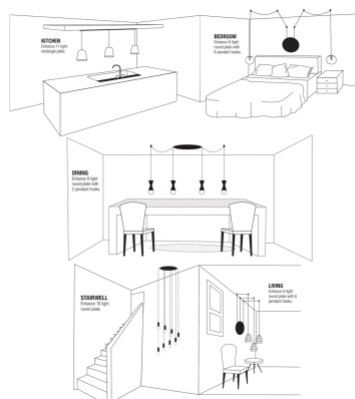

# Enhance 320mm 10 Light Round Cluster Plate in White

**\$99.95**

## SPECIFICATIONS

SKU	011363
Product Type	Accessories
Brand	Lucci Fini
Width / Diameter (mm)	325
Height (mm)	27
Material Used	Steel
Globe Quantity	0
Warranty	12 months from date of purchase
Room Type	Bedroom, Dining Room, Entrance/Stairwell, Kitchen, Living Room
Style	Industrial, Modern
Colour	White

## DESCRIPTION

Enhance 320m 10 light round cluster plate in white, to be used in conjunction with a pendant light.

The Enhance range of cluster plates plays on the idea of customisation and being able to create something unique. These cluster plates allow you to transform a single suspension pendant into a multi feature light whilst still using the single light point. These are available in 2 round sizes a 6 light and 10 light and also 2 rectangular options, an 11 light or 19 light in both white in black finishes. These are a slimline design plate, with the cable holes hidden to create a cleaner look on the ceiling. [Click here](#) for installation instructions.