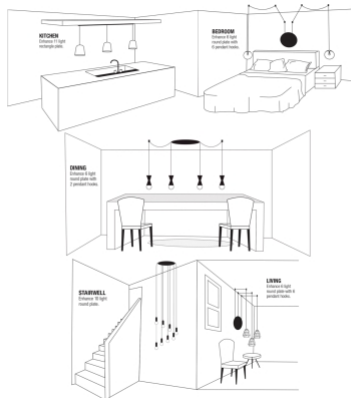

Enhance 900mm 11 Light Rectangle Cluster Plate in White

\$99.95

SPECIFICATIONS

SKU	011365
Product Type	Accessories
Brand	Lucci Fini
Width / Diameter (mm)	900
Depth (mm)	120
Height (mm)	25
Material Used	Steel
Globe Quantity	0
Warranty	12 months from date of purchase
Room Type	Bedroom, Dining Room, Entrance/Stairwell, Kitchen, Living Room
Style	Industrial, Modern
Colour	White

DESCRIPTION

Enhance 900mm 11 light rectangle cluster plate in white, to be used in conjunction with a pendant light.

The Enhance range of cluster plates plays on the idea of customisation and being able to create something unique. These cluster plates allow you to transform a single suspension pendant into a multi feature light whilst still using the single light point. These are available in 2 round sizes a 6 light and 10 light and also 2 rectangular options, an 11 light or 19 light in both white in black finishes. These are a slimline design plate, with the cable holes hidden to create a cleaner look on the ceiling. [Click here](#) for installation instructions.