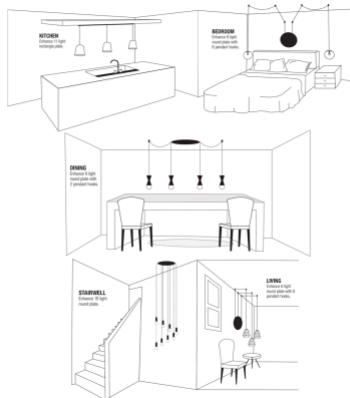

Enhance 1500mm 19 Light Rectangle Cluster Plate in White

\$169.00

SPECIFICATIONS

SKU	011367
Product Type	Accessories
Brand	Lucci Fini
Width / Diameter (mm)	1500
Depth (mm)	120
Height (mm)	25
Material Used	Steel
Globe Quantity	0
Warranty	12 months from date of purchase
Room Type	Bedroom, Dining Room, Entrance/Stairwell, Kitchen, Living Room
Style	Industrial, Modern
Colour	White

DESCRIPTION

Enhance 1500mm 19 light rectangle cluster plate in white, to be used in conjunction with a pendant light.

The Enhance range of cluster plates plays on the idea of customisation and being able to create something unique. These cluster plates allow you to transform a single suspension pendant into a multi feature light whilst still using the single light point. These are available in 2 round sizes a 6 light and 10 light and also 2 rectangular options, an 11 light or 19 light in both white in black finishes. These are a slimline design plate, with the cable holes hidden to create a cleaner look on the ceiling. [Click here](#) for installation instructions.