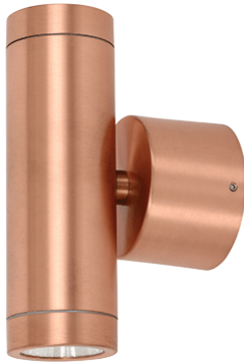

# LEDlux Marine IP65 LED 240V 2 Light Up/Down Light in Copper

**\$219.00**

## SPECIFICATIONS

SKU	231200
Product Type	Lighting
Brand	Lucci LEDlux
Lumens	900
Colour Temperature	3200K Warm White
Warranty	3 years from date of purchase
Width / Diameter (mm)	80
Depth (mm)	120
Height (mm)	185
Material Used	Copper
IP Rating	65
Coastal	Suitable
Voltage	240V
Globe Included	Yes
Globe Type	LED
Globe Quantity	0
Wattage (Max)	16W
Light Location	Alfresco/Indoor Use, Coastal Use
Room Type	Alfresco, Garage
Lighting Technology	LED Lights
Style	Industrial, Modern
Colour	Copper

## DESCRIPTION

LEDlux Marine IP65 LED 16W 240V 900 lumens up/down wall bracket in copper, can be used in coastal applications.

\*Price and Product details are correct only at the time of printing.

The LEDlux Marine 2 light up/down wall light is a great addition to any outdoor setting to highlight areas of your garden or alfresco area. These lights can be used in coastal areas. As the copper fitting is real copper, this will oxidize over time. [Click here](#) for installation instructions.