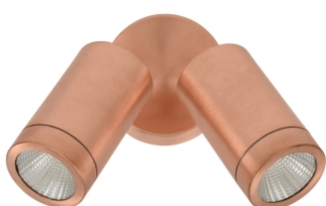

LEDlux Marine IP65 LED 240V 2 Light Adjustable Wall Spot in Copper

\$369.00

SPECIFICATIONS	
SKU	231202
Product Type	Lighting
Brand	Lucci LEDlux
Lumens	900
Colour Temperature	3200K Warm White
Warranty	3 years from date of purchase
Width / Diameter (mm)	300
Depth (mm)	206
Height (mm)	242
Material Used	Copper
Coastal	Suitable
Voltage	240V
Globe Included	Yes
Globe Type	LED
Globe Quantity	2
Wattage (Max)	16W
Light Location	Alfresco/Indoor Use, Coastal Use
IP Rating	65
Room Type	Alfresco, Outdoor
Lighting Technology	LED Lights
Style	Industrial, Modern
Colour	Copper
DESCRIPTION	

*Price and Product details are correct only at the time of printing.

LEDlux Marine IP65 LED 16W 240V 900 lumens 2 light adjustable wall spotlight in copper, can be used in coastal applications.

The LEDlux Marine 2 light adjustable wall spot is a great addition to any outdoor setting to highlight areas of your garden or alfresco area. These lights can be used in coastal areas. As the copper fitting is real copper, this will oxidize over time. [Click here](#) for installation instructions.