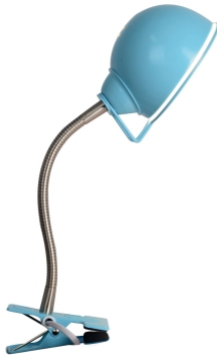

## Peggy 1 Light Clip-on Task Lamp in Blue

**\$34.95**

### SPECIFICATIONS

SKU	259923
Product Type	Lighting
Brand	Lucci Décor
Warranty	12 months from date of purchase
Width / Diameter (mm)	115
Depth (mm)	115
Height (mm)	410
Voltage	240V
Globe Included	No
Globe Type	SES
Globe Quantity	1
Wattage (Max)	20W
Room Type	Bedroom, Study
Style	Industrial, Modern
Lamp Type	Desk / Task Lamps, Modern Lamps, Table Lamps
Colour	Blue

### DESCRIPTION

Peggy 1 light adjustable clip-on task lamp in blue

The Peggy is a new range of colourful adjustable clamp lamps. Available in black, white, pink and blue, these lamps have a peg clip base to easily attach to a desk, bed head or anywhere that directional lighting is required. Each light features a colour matched cord-line switch and a small dome shade that is white inside to optimise light output. [Click here](#) for Installation Instructions.