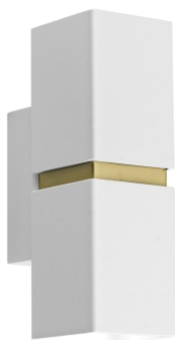

# Baristo 2 Light Up/Down Square Wall Bracket in White/Brass

**\$109.00**

## SPECIFICATIONS

SKU	309038
Product Type	Lighting
Brand	Lucci Décor
Warranty	12 months from date of purchase
Width / Diameter (mm)	55
Depth (mm)	85
Height (mm)	170
Voltage	240V
Globe Included	No
Globe Type	GU10
Globe Quantity	1
Wattage (Max)	35W
IP Rating	Indoor Use Only
Room Type	Entrance/Stairwell
Style	Industrial, Modern
Colour	Gold, White

## DESCRIPTION

Baristo 2 light square 240V up/down interior wall bracket in white with brass detailing

The Baristos are a new interior range of up/down wall brackets that offer a refined luxury to a space. These wall brackets would look great lined up throughout a hallway or entrance, the brass detailing is a great accent colour when paired with a black or white as it creates a clean, sleek aesthetic look. [Click here](#) for Installation Instructions.