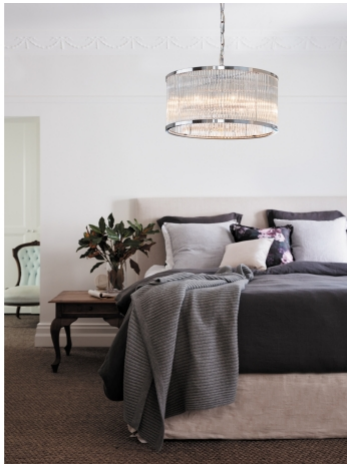

### SPECIFICATIONS

SKU	050341
Product Type	Lighting
Brand	Lucci Décor
Warranty	12 months from date of purchase
Width / Diameter (mm)	400
Height (mm)	220
Suspension	2000
Voltage	240V
Globe Included	No
Globe Type	SES
Globe Quantity	4
Wattage (Max)	45W
Room Type	Dining Room, Entrance/Stairwell, Living Room
Style	Traditional
Colour	Chrome

### DESCRIPTION

Corbelle 4 light pendant in polished chrome

The Corbelle Chandelier Range is the optimum of French minimalist design. With its curtains of vertical glass rods that retract the light, to create a warm diffused glow, the Corbelle Chandelier is the elegant lighting feature you've been waiting for. Available in both Chrome and Antique Black, in a 4 light and double tier 10 light option and matching wall brackets, the Corbelle Chandelier would look great place above a staircase or hung low over a dining table. [Click here](#) for Installation Instructions