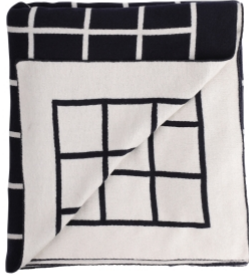

Haus Chess Throw in Navy/White

\$99.95

SPECIFICATIONS

SKU	131102
Product Type	Accessories
Brand	Haus
Width / Diameter (mm)	1250
Height (mm)	1500
Globe Quantity	0
Room Type	Bedroom, Living Room
Style	Modern
Colour	Blue, White

DESCRIPTION

Haus Chess throw rug in navy with white geometric pattern

The Chess throw rug is perfect for the warmer months. Made from a light cotton weave, in a laidback and casual design. A great addition to your bedroom or living area. We have developed this simple strip pattern in navy blue. This has a great contrast on the reverse side giving more flexibility with its application. The Homewares range combines fashion, quality staples and value.