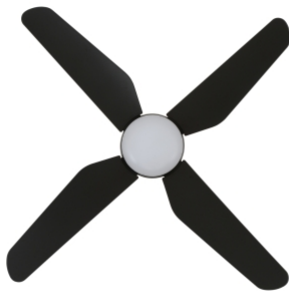

Aria 122cm Fan and LED Light in Black

\$269.00

SPECIFICATIONS

SKU	212996
Product Type	Fans
Brand	Lucci Air
Width / Diameter (mm)	1220
Height (mm)	330
Ceiling Canopy Size (mm)	130mm
Dimmable	3 step dimmable 10% - 60% - 100%.
Voltage	240V
Lumens	1100 Lumens, 3000K Warm White
Extension Rod	210559
Wiring Loom	Included with Rod
Fanlight Available	Included
Globe Type	LED
Globe Quantity	1
Globe Included	Yes
Remote Control	210012 / 210013 / 299041
Wattage (Max)	18W
Fan Speed Control	3 speed wall control
Airflow (m3/min)	156
Fan Motor Wattage	50W
Poles	16
Current	AC
Reversible	Yes
Fan Blade Type	ABS
No. of Blades	4

*Price and Product details are correct only at the time of printing.

Fan Blade Size	48in / 122cm
Blade Pitch (Degrees)	11 degrees
Standard Ceiling Drop	300mm
Ceiling Pitch (Degrees)	15 Degrees
Warranty	2 years in home warranty from date of purchase
Fan Location	Alfresco/Indoor Use, Coastal Use
Room Type	Alfresco
Lighting Technology	LED Lights
Fan with Light	Yes
Coastal	Yes
Globe Colour Temperature	Warm White
Style	Modern
Colour	Black

DESCRIPTION

Aria 122cm 4 blade fan and LED light in black, suitable for coastal applications.

The Aria 48 inch fan is sophisticated in look with its hidden blade supports. It comes with an ABS body and blade, perfect for coastal environment. The Aria Fan comes in white and black with the following options. Aria Fan only, or Aria fan and light, complete with an 18 watt integrated dimmable LED, 1100 lumen, 3000K warm white. The Aria Fan also comes in fan and remote combo, fan and integrated dimmable LED light as well as fan, integrated dimmable LED light and remote combination making the Aria Fan a great fan for your home. [Click Here](#) for Installation Instructions.