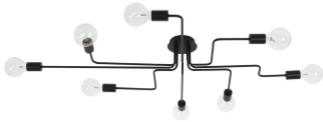

## Pac 8 Light CTC in Black

**\$389.00**

### SPECIFICATIONS

SKU	011237
Product Type	Lighting
Brand	Lucci Décor
Warranty	12 months from date of purchase
Width / Diameter (mm)	1285
Depth (mm)	925
Height (mm)	160
Globe Included	No
Globe Type	ES
Globe Quantity	8
Wattage (Max)	45W
Light Location	Indoor Use Only
Room Type	Bedroom, Dining Room, Living Room, Study
Style	Industrial, Modern
Colour	Black

### DESCRIPTION

Pac 8 light close to ceiling pendant in black, globes sold separately

Pac is a great modern CTC range and is architectural in design with its exposed pipe look. It offers optimum light output and spread with its 8 globe design. The exposed globes will illuminate upwards, downwards and sideways, providing greater options for its suitability. The long and narrow arm placement works perfectly for over a dining table, an entrance or hallway. It is finished in a matte black, antique nickel and a plated brass finish that creates a dramatic effect on the ceiling. Our Pac range is perfect for apartment living or homes with low ceilings as it has an overall height of only 165mm. This design of light is perfect if you require more light in a room and you only have 1 light point. Globes are sold separately and for a unique look try using our new Halolux Crown silver, brass or copper globes and make your light a stunning feature.