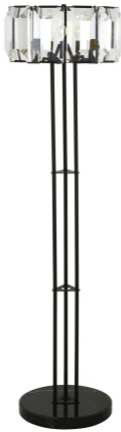

# Hensley 5 Light Crystal Floor Lamp in Black \$1,195.00

## SPECIFICATIONS

SKU	271054
Product Type	Lighting
Brand	Lucci Décor
Warranty	12 months from date of purchase
Width / Diameter (mm)	460
Height (mm)	1600
Voltage	240V
Globe Included	No
Globe Type	ES
Globe Quantity	5
Wattage (Max)	45W
Room Type	Bedroom, Dining Room, Living Room
Style	Modern, Traditional
Lamp Type	Floor Lamps, Modern Lamps, Traditional Lamps
Colour	Black

## DESCRIPTION

Hensley 5 light in black with crystal

Inspired by the glamour of emerald-cut diamonds, the solid K9 crystal Hensley range has a sense of luxury and illuminates with a bold elegance. The Hensley range is a modern take on the traditional crystal chandelier style of floor lamp and will suit modern and traditional homes.