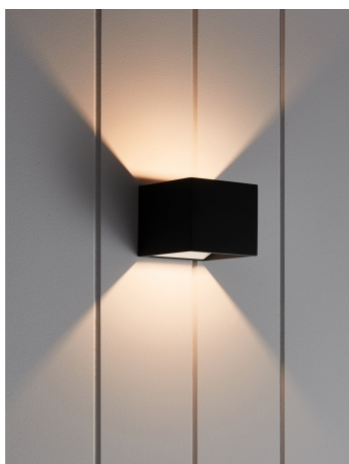

LEDlux Kube Mini 4W Black Wall Bracket in Warm White

\$109.00

SPECIFICATIONS

SKU	300859
Product Type	Lighting
Brand	Lucci LEDlux
Lumens	197
Colour Temperature	3000K Warm White
CRI	>90
Warranty	3 years from date of purchase
Width / Diameter (mm)	70
Depth (mm)	75
Height (mm)	60
Dimmable	non dimmable
Voltage	240V
Globe Included	Yes
Globe Type	LED
Globe Quantity	0
Wattage (Max)	4W
IP Rating	Indoor Use Only.
Room Type	Bedroom, Dining Room, Living Room, Study
Lighting Technology	LED Lights
Style	Modern
Colour	Black

DESCRIPTION

LEDlux Kube Mini modern interior 4W 197 lumen LED black wall bracket in warm white

Add a touch of modern simplicity to your living area walls with this sleek interior wall bracket. Deceptively powerful yet discreet this beautifully finished, high quality, a well designed & constructed fitting is destined to become a classic. The perfect solution for a Modern or Architecturally designed home – perfect for a hallway / passage light, ambient light to relax by in a sitting, living or dining room or a feature lighting in a covered alfresco area. The LEDlux Kube Mini comes complete with HEP-top quality driver. This fitting is non dimmable. [Click Here](#) for installation instructions.