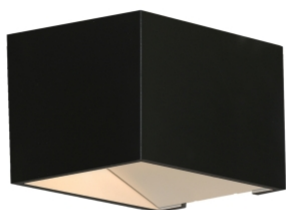

LEDlux Kube Mini 4W Black Wall Bracket in Warm White

\$109.00

SPECIFICATIONS

SKU	300859
Product Type	Lighting
Brand	Lucci LEDlux
Lumens	197
Colour Temperature	3000K Warm White
CRI	>90
Warranty	3 years from date of purchase
Width / Diameter (mm)	70
Depth (mm)	75
Height (mm)	60
Dimmable	non dimmable
Voltage	240V
Globe Included	Yes
Globe Type	LED
Globe Quantity	0
Wattage (Max)	4W
IP Rating	Indoor Use Only.
Room Type	Bedroom, Dining Room, Living Room, Study
Lighting Technology	LED Lights
Style	Modern
Colour	Black

DESCRIPTION

LEDlux Kube Mini modern interior 4W 197 lumen LED black wall bracket in warm white

Add a touch of modern simplicity to your living area walls with this sleek interior wall bracket. Deceptively powerful yet discreet this beautifully finished, high quality, a well designed & constructed fitting is destined to become a classic. The perfect solution for a Modern or Architecturally designed home – perfect for a hallway / passage light, ambient light to relax by in a sitting, living or dining room or a feature lighting in a covered alfresco area. The LEDlux Kube Mini comes complete with HEP-top quality driver. This fitting is non dimmable. [Click Here](#) for installation instructions.