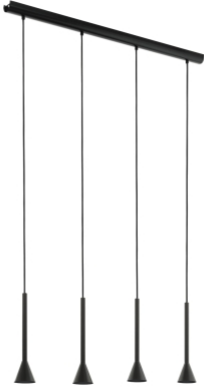

# Parson 4 Light GU10 Pendant in black

**\$329.00**

## SPECIFICATIONS

SKU	011711
Product Type	Lighting
Brand	Lucci Décor
Warranty	12 months from date of purchase
Width / Diameter (mm)	85
Depth (mm)	1200
Height (mm)	382
Ceiling Canopy Size (mm)	L:1200mm H:24mm W:48mm
Suspension	2000
Voltage	240V
Globe Included	No
Globe Type	GU10
Globe Quantity	4
Wattage (Max)	10W
Room Type	Dining Room, Kitchen
Style	Industrial, Modern
Colour	Black

## DESCRIPTION

Parson 4 light pendant in black, GU10 globe not included

The Parson 4 light pendant features a slender silhouettes, and looks equally at home over a dining table or island bench, beside a bed or to create warmth in a void. [Click Here](#) for Installation Instructions