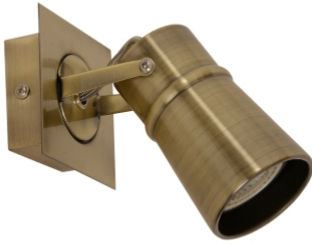

# Jackson 1 Light Spotlight in Bronze \$69.95

## SPECIFICATIONS

|                          |   |
|--------------------------|---|
| SKU                      | 140758  |
| Product Type             | Lighting  |
| Brand                    | Lucci Maison  |
| Warranty                 | 12 months from date of purchase                         |
| Width / Diameter (mm)    | 130   |
| Depth (mm)               | 160   |
| Height (mm)              | 130   |
| Ceiling Canopy Size (mm) | H:60mm W:60mm<br>E:25mm                                 |
| Voltage                  | 240V  |
| Globe Included           | No  |
| Globe Type               | GU10  |
| Globe Quantity           | 1   |
| Wattage (Max)            | 8W  |
| Room Type                | Bedroom, Dining Room,<br>Kitchen, Living Room,<br>Study |
| Style                    | Industrial, Modern                                      |

## DESCRIPTION

Jackson 1 light GU10 spotlight in bronze. Globes sold separately

This fitting is an indoor only fitting, with the globes sold separately. Want to make this a smart light? You can do this, simply by purchasing Lucci Connect 4.5W LED Tunable White GU10 Globes, downloading the Lucci Connect App, and connecting to Wi Fi . [Click Here](#) for Installation Instructions.