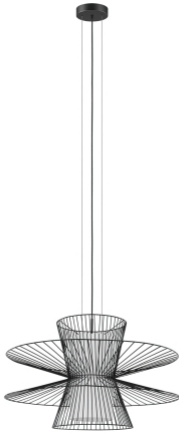

Dulverton 1 Light Large Pendant in Black \$489.00

SPECIFICATIONS

SKU	011771
Product Type	Lighting
Brand	Lucci Décor
Warranty	12 months from date of purchase
Width / Diameter (mm)	800
Height (mm)	500
Ceiling Canopy Size (mm)	H:36mm Dia:148mm
Suspension	2000
Voltage	240V
Globe Included	No
Globe Type	ES
Globe Quantity	1
Wattage (Max)	45W
Room Type	Bedroom, Dining Room, Kitchen, Living Room
Style	Industrial, Modern
Colour	Black

DESCRIPTION

Dulverton 1 light large pendant In black

The Dulverton 1 light large pendant is a geometric shape rendered in a black wire finish. Featuring a soft linen shade at the centre, this creates an airy lightness when illuminated. It has a sculptural effect that brings an element of sophistication and style to any space. Perfect for modern living spaces. [Click Here](#) for Installation Instructions.